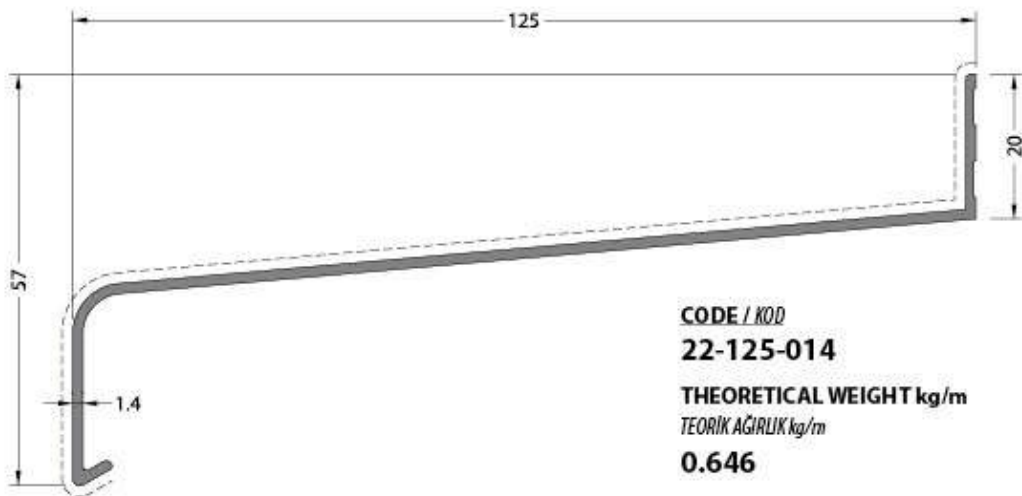

SILL SYSTEM

The image features a dark grey background with a grid of white lines. A prominent white curved line starts from the top left and curves towards the bottom right, intersecting the grid. The text 'denizlikprofilleri' is written vertically in white on the right side of the image.

denizlikprofilleri

sillprofiles

CODE / KOD

22-300-022

THEORETICAL WEIGHT kg/m

TEORİK AĞIRLIK kg/m

2.045

DENİZLİK SİSTEMLERİ

SILL SYSTEMS

PROFİL NO PROFILE CODE	PROFİL PROFILE	AÇIKLAMA DESCRIPTION	AĞIRLIK WEIGHT (kg/m)
22-075-013		Denizlik Profili Sill Profile 75 mm	0.423
22-100-013		Denizlik Profili Sill Profile 100 mm	0.511
22-125-014		Denizlik Profili Sill Profile 125 mm	0.646
22-150-014		Denizlik Profili Sill Profile 150 mm	0.741
22-175-015		Denizlik Profili Sill Profile 175 mm	0.896
22-200-015		Denizlik Profili Sill Profile 200 mm	0.997
22-225-016		Denizlik Profili Sill Profile 225 mm	1.170
22-250-016		Denizlik Profili Sill Profile 250 mm	1.279
22-275-019		Denizlik Profili Sill Profile 275 mm	1.642
22-300-022		Denizlik Profili Sill Profile 300 mm	2.045