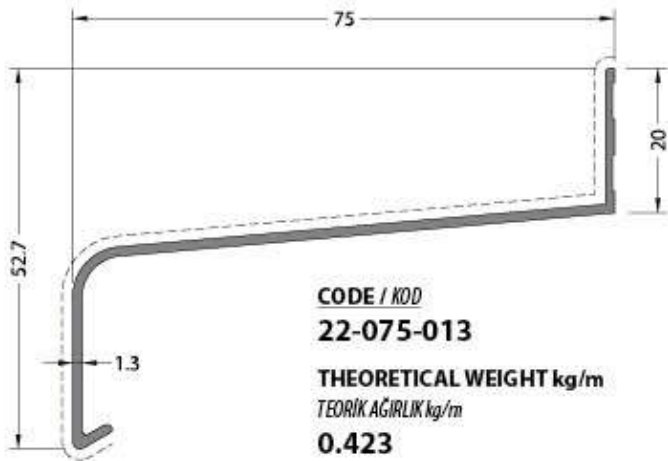

SILL SYSTEM

The image features a dark grey background with a grid of white lines. A prominent white curved line starts from the top left and curves towards the bottom right, intersecting the grid. The text 'denizlikprofilleri' is written vertically in white on the right side of the image.

denizlikprofilleri

sillprofiles

CODE / KOD

22-300-022

THEORETICAL WEIGHT kg/m

TEORİK AĞIRLIK kg/m

2.045

DENİZLİK SİSTEMLERİ

SILL SYSTEMS

PROFİL NO PROFILE CODE	PROFİL PROFILE	AÇIKLAMA DESCRIPTION	AĞIRLIK WEIGHT (kg/m)
22-075-013		Denizlik Profili Sill Profile 75 mm	0.423
22-100-013		Denizlik Profili Sill Profile 100 mm	0.511
22-125-014		Denizlik Profili Sill Profile 125 mm	0.646
22-150-014		Denizlik Profili Sill Profile 150 mm	0.741
22-175-015		Denizlik Profili Sill Profile 175 mm	0.896
22-200-015		Denizlik Profili Sill Profile 200 mm	0.997
22-225-016		Denizlik Profili Sill Profile 225 mm	1.170
22-250-016		Denizlik Profili Sill Profile 250 mm	1.279
22-275-019		Denizlik Profili Sill Profile 275 mm	1.642
22-300-022		Denizlik Profili Sill Profile 300 mm	2.045