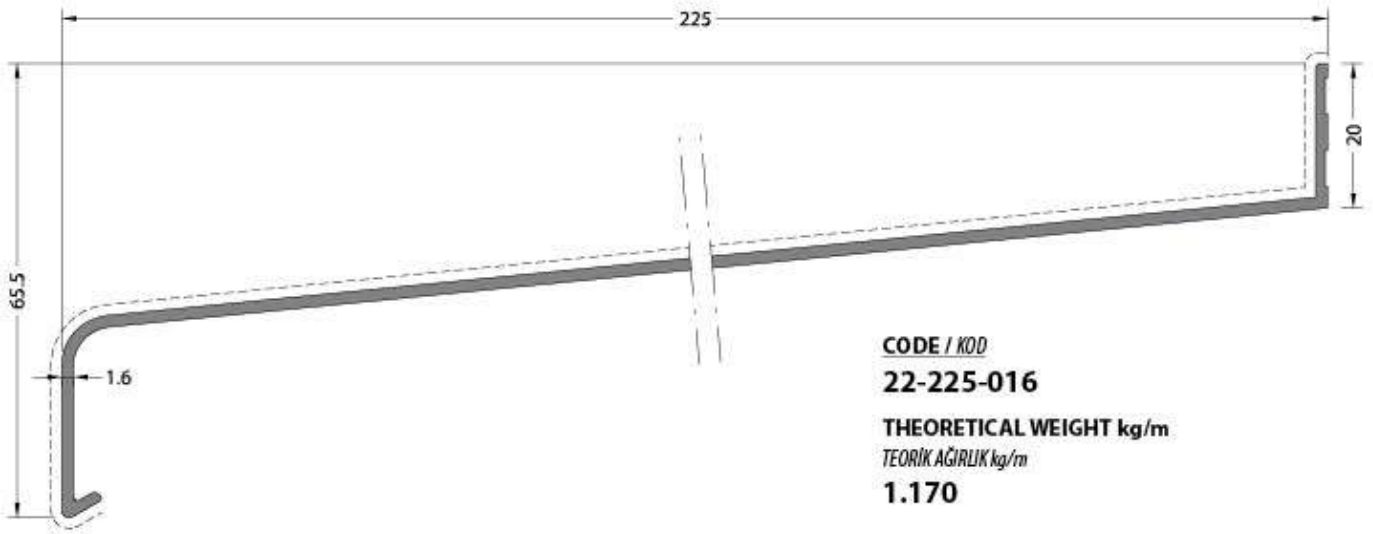

SILL SYSTEM

The image features a dark grey background with a grid of white lines. A prominent white curved line starts from the top left and curves towards the bottom right, intersecting the grid. The text 'denizlikprofilleri' is written vertically in white on the right side of the image.

denizlikprofilleri

sillprofiles

CODE / KOD

22-300-022

THEORETICAL WEIGHT kg/m

TEORİK AĞIRLIK kg/m

2.045

DENİZLİK SİSTEMLERİ

SILL SYSTEMS

PROFİL NO PROFILE CODE	PROFİL PROFILE	AÇIKLAMA DESCRIPTION	AĞIRLIK WEIGHT (kg/m)
22-075-013		Denizlik Profili Sill Profile 75 mm	0.423
22-100-013		Denizlik Profili Sill Profile 100 mm	0.511
22-125-014		Denizlik Profili Sill Profile 125 mm	0.646
22-150-014		Denizlik Profili Sill Profile 150 mm	0.741
22-175-015		Denizlik Profili Sill Profile 175 mm	0.896
22-200-015		Denizlik Profili Sill Profile 200 mm	0.997
22-225-016		Denizlik Profili Sill Profile 225 mm	1.170
22-250-016		Denizlik Profili Sill Profile 250 mm	1.279
22-275-019		Denizlik Profili Sill Profile 275 mm	1.642
22-300-022		Denizlik Profili Sill Profile 300 mm	2.045