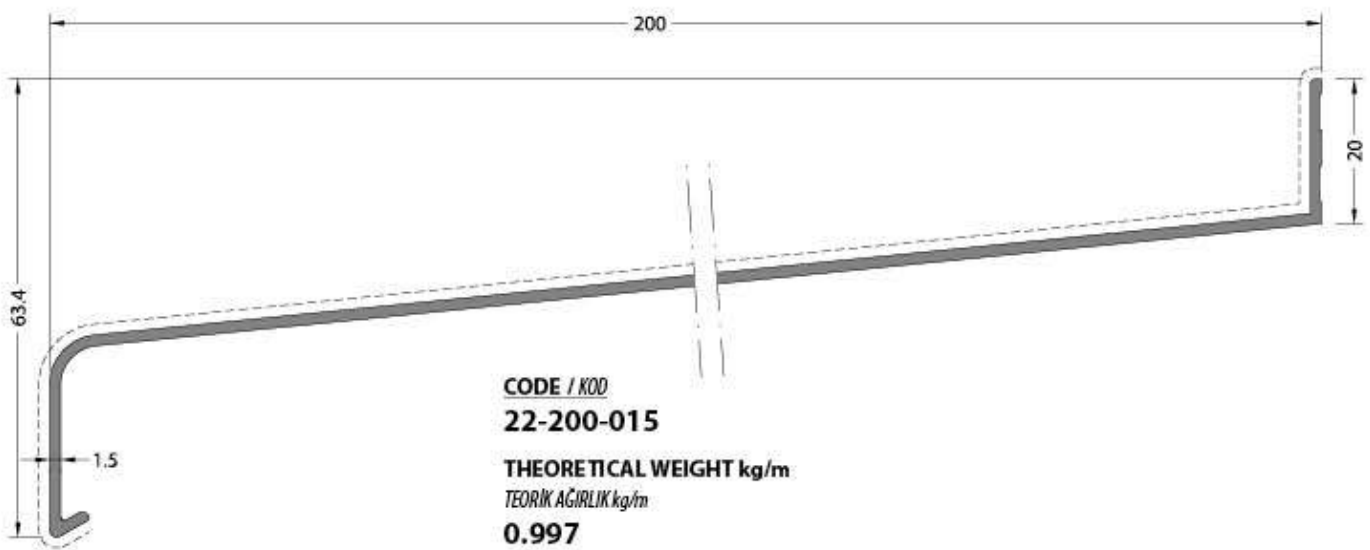

SILL SYSTEM

The image features a dark grey background with a grid of white lines. A prominent white curved line starts from the top left and curves towards the bottom right, intersecting the grid. The text 'denizlikprofilleri' is written vertically in white on the right side of the image.

denizlikprofilleri

sillprofiles

CODE / KOD

22-300-022

THEORETICAL WEIGHT kg/m

TEORİK AĞIRLIK kg/m

2.045

DENİZLİK SİSTEMLERİ

SILL SYSTEMS

PROFİL NO PROFILE CODE	PROFİL PROFILE	AÇIKLAMA DESCRIPTION	AĞIRLIK WEIGHT (kg/m)
22-075-013		Denizlik Profili Sill Profile 75 mm	0.423
22-100-013		Denizlik Profili Sill Profile 100 mm	0.511
22-125-014		Denizlik Profili Sill Profile 125 mm	0.646
22-150-014		Denizlik Profili Sill Profile 150 mm	0.741
22-175-015		Denizlik Profili Sill Profile 175 mm	0.896
22-200-015		Denizlik Profili Sill Profile 200 mm	0.997
22-225-016		Denizlik Profili Sill Profile 225 mm	1.170
22-250-016		Denizlik Profili Sill Profile 250 mm	1.279
22-275-019		Denizlik Profili Sill Profile 275 mm	1.642
22-300-022		Denizlik Profili Sill Profile 300 mm	2.045