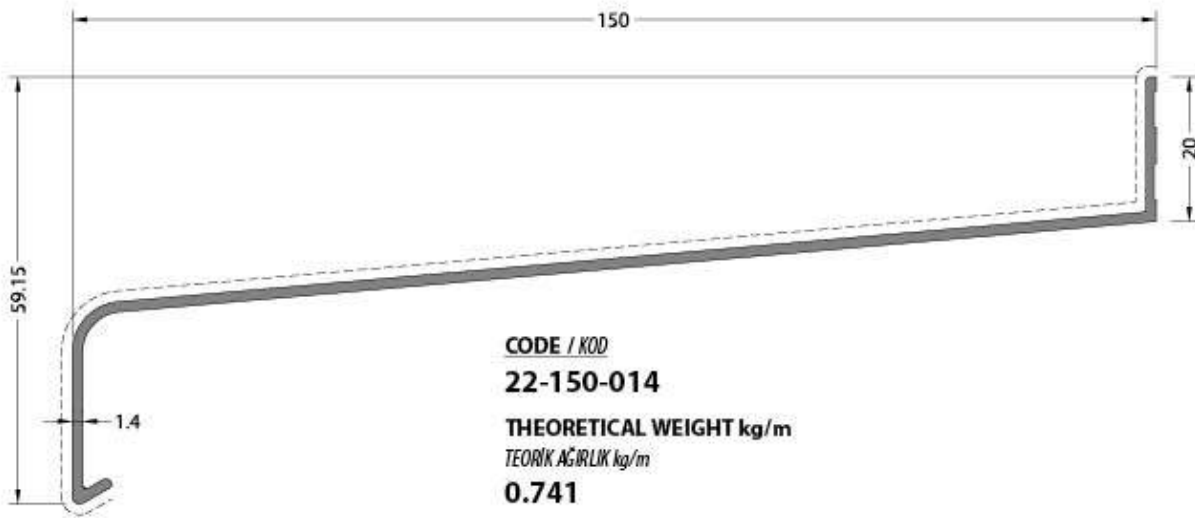

SILL SYSTEM

The image features a dark grey background with a grid of white lines. A prominent white curved line starts from the top left and curves towards the bottom right, intersecting the grid. The text 'denizlikprofilleri' is written vertically in white on the right side of the image.

denizlikprofilleri

sillprofiles

CODE / KOD

22-300-022

THEORETICAL WEIGHT kg/m

TEORİK AĞIRLIK kg/m

2.045

DENİZLİK SİSTEMLERİ

SILL SYSTEMS

PROFİL NO PROFILE CODE	PROFİL PROFILE	AÇIKLAMA DESCRIPTION	AĞIRLIK WEIGHT (kg/m)
22-075-013		Denizlik Profili Sill Profile 75 mm	0.423
22-100-013		Denizlik Profili Sill Profile 100 mm	0.511
22-125-014		Denizlik Profili Sill Profile 125 mm	0.646
22-150-014		Denizlik Profili Sill Profile 150 mm	0.741
22-175-015		Denizlik Profili Sill Profile 175 mm	0.896
22-200-015		Denizlik Profili Sill Profile 200 mm	0.997
22-225-016		Denizlik Profili Sill Profile 225 mm	1.170
22-250-016		Denizlik Profili Sill Profile 250 mm	1.279
22-275-019		Denizlik Profili Sill Profile 275 mm	1.642
22-300-022		Denizlik Profili Sill Profile 300 mm	2.045