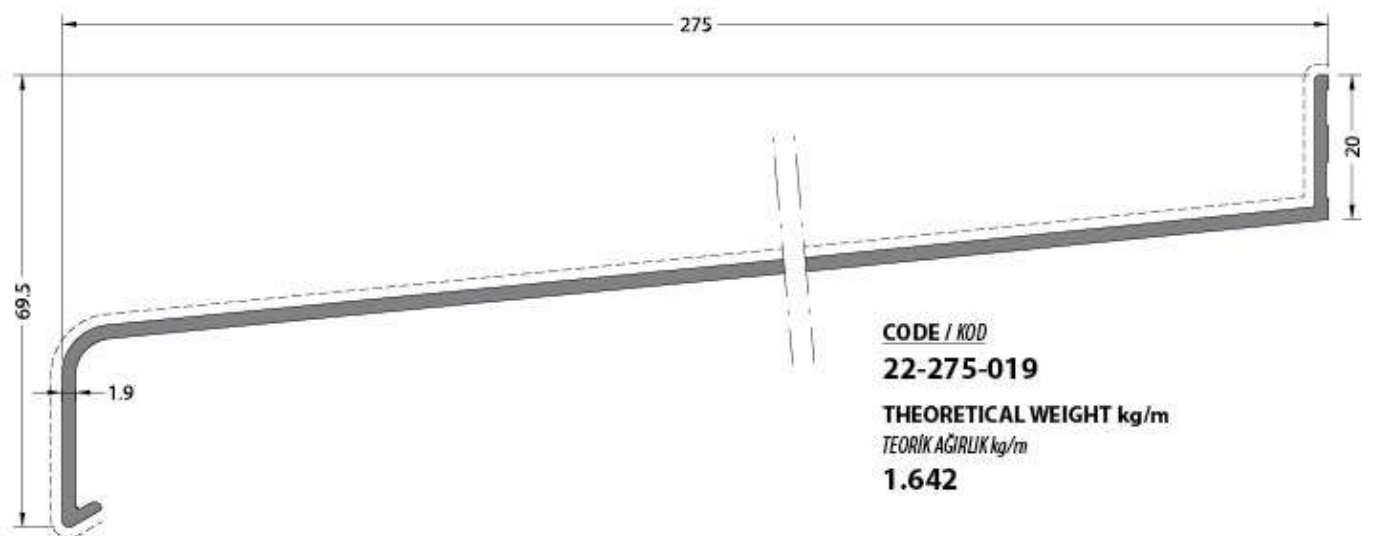

SILL SYSTEM

The image features a dark grey background with a grid of white lines. A prominent white curved line starts from the top left and curves towards the bottom right, intersecting the grid. The text 'denizlikprofilleri' is written vertically in white on the right side of the image.

denizlikprofilleri

sillprofiles

CODE / KOD

22-300-022

THEORETICAL WEIGHT kg/m

TEORİK AĞIRLIK kg/m

2.045

DENİZLİK SİSTEMLERİ

SILL SYSTEMS

PROFİL NO PROFILE CODE	PROFİL PROFILE	AÇIKLAMA DESCRIPTION	AĞIRLIK WEIGHT (kg/m)
22-075-013		Denizlik Profili Sill Profile 75 mm	0.423
22-100-013		Denizlik Profili Sill Profile 100 mm	0.511
22-125-014		Denizlik Profili Sill Profile 125 mm	0.646
22-150-014		Denizlik Profili Sill Profile 150 mm	0.741
22-175-015		Denizlik Profili Sill Profile 175 mm	0.896
22-200-015		Denizlik Profili Sill Profile 200 mm	0.997
22-225-016		Denizlik Profili Sill Profile 225 mm	1.170
22-250-016		Denizlik Profili Sill Profile 250 mm	1.279
22-275-019		Denizlik Profili Sill Profile 275 mm	1.642
22-300-022		Denizlik Profili Sill Profile 300 mm	2.045