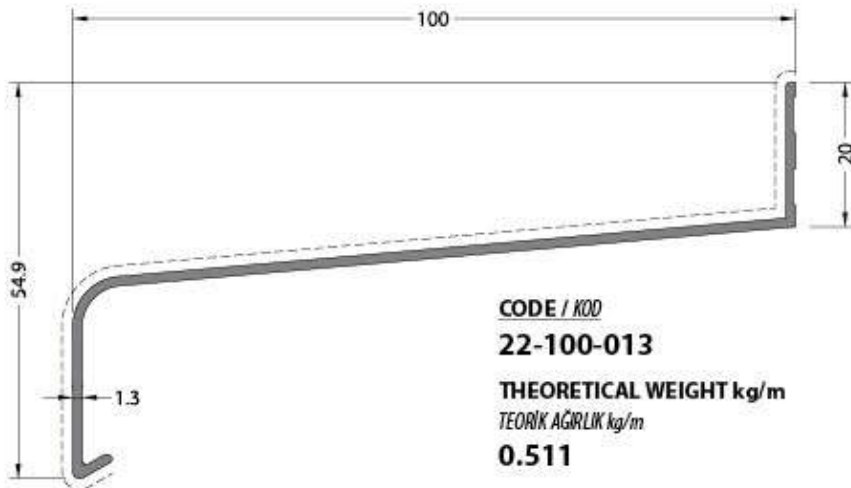

SILL SYSTEM

The image features a dark grey background with a grid of white lines. A prominent white curved line starts from the top left and curves towards the bottom right, intersecting the grid. The text 'denizlikprofilleri' is written vertically in white on the right side of the image.

denizlikprofilleri

sillprofiles

CODE / KOD

22-300-022

THEORETICAL WEIGHT kg/m

TEORİK AĞIRLIK kg/m

2.045

DENİZLİK SİSTEMLERİ

SILL SYSTEMS

PROFİL NO PROFILE CODE	PROFİL PROFILE	AÇIKLAMA DESCRIPTION	AĞIRLIK WEIGHT (kg/m)
22-075-013		Denizlik Profili Sill Profile 75 mm	0.423
22-100-013		Denizlik Profili Sill Profile 100 mm	0.511
22-125-014		Denizlik Profili Sill Profile 125 mm	0.646
22-150-014		Denizlik Profili Sill Profile 150 mm	0.741
22-175-015		Denizlik Profili Sill Profile 175 mm	0.896
22-200-015		Denizlik Profili Sill Profile 200 mm	0.997
22-225-016		Denizlik Profili Sill Profile 225 mm	1.170
22-250-016		Denizlik Profili Sill Profile 250 mm	1.279
22-275-019		Denizlik Profili Sill Profile 275 mm	1.642
22-300-022		Denizlik Profili Sill Profile 300 mm	2.045