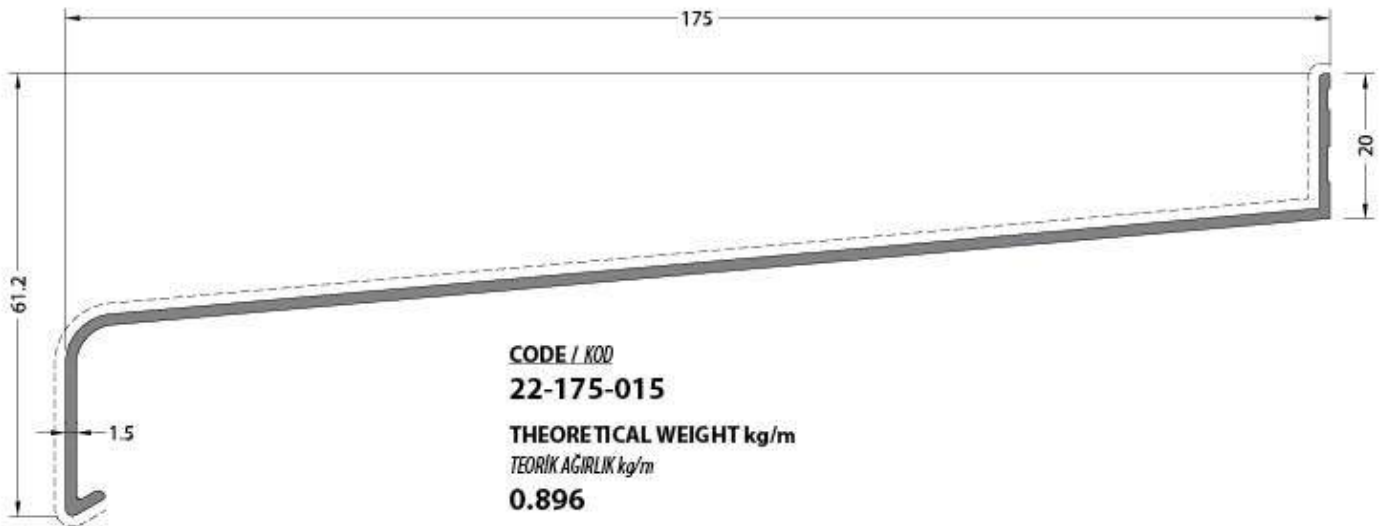

SILL SYSTEM

The image features a dark grey background with a grid of white lines. A prominent white curved line starts from the top left and curves towards the bottom right, intersecting the grid. The text 'denizlikprofilleri' is written vertically in white on the right side of the image.

denizlikprofilleri

sillprofiles

CODE / KOD

22-300-022

THEORETICAL WEIGHT kg/m

TEORİK AĞIRLIK kg/m

2.045

DENİZLİK SİSTEMLERİ

SILL SYSTEMS

PROFİL NO PROFILE CODE	PROFİL PROFILE	AÇIKLAMA DESCRIPTION	AĞIRLIK WEIGHT (kg/m)
22-075-013		Denizlik Profili Sill Profile 75 mm	0.423
22-100-013		Denizlik Profili Sill Profile 100 mm	0.511
22-125-014		Denizlik Profili Sill Profile 125 mm	0.646
22-150-014		Denizlik Profili Sill Profile 150 mm	0.741
22-175-015		Denizlik Profili Sill Profile 175 mm	0.896
22-200-015		Denizlik Profili Sill Profile 200 mm	0.997
22-225-016		Denizlik Profili Sill Profile 225 mm	1.170
22-250-016		Denizlik Profili Sill Profile 250 mm	1.279
22-275-019		Denizlik Profili Sill Profile 275 mm	1.642
22-300-022		Denizlik Profili Sill Profile 300 mm	2.045