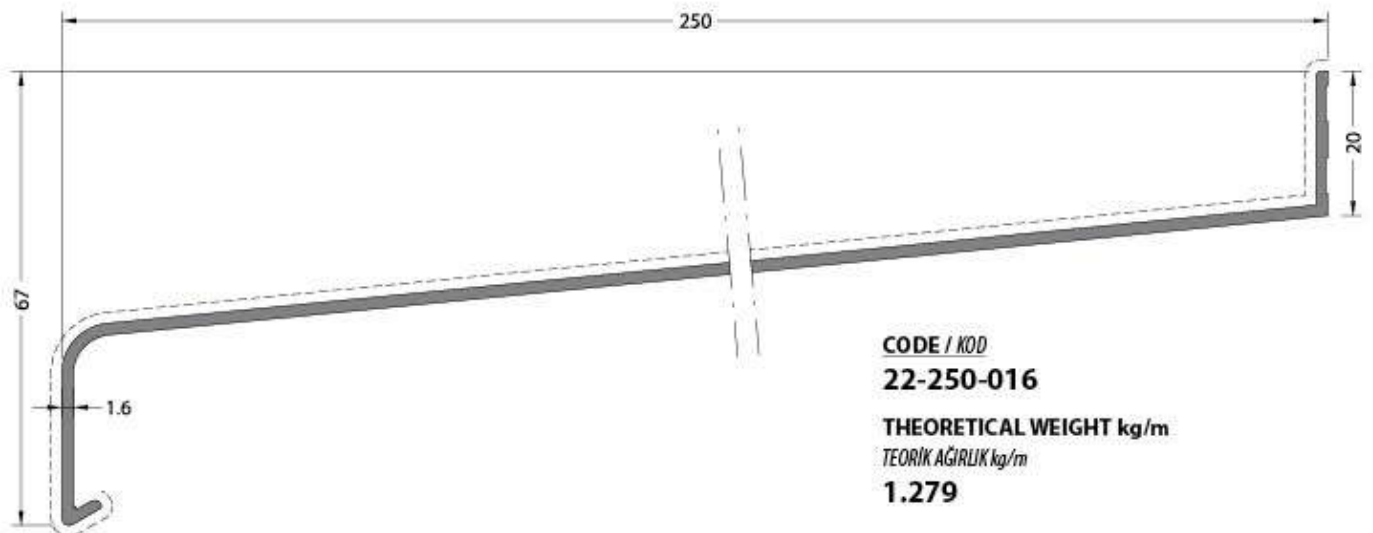

SILL SYSTEM

The image features a dark grey background with a grid of white lines. A prominent white curved line starts from the top left and curves towards the bottom right, intersecting the grid. The text 'denizlikprofilleri' is written vertically in white on the right side of the image.

denizlikprofilleri

sillprofiles

CODE / KOD

22-300-022

THEORETICAL WEIGHT kg/m

TEORİK AĞIRLIK kg/m

2.045

DENİZLİK SİSTEMLERİ

SILL SYSTEMS

PROFİL NO PROFILE CODE	PROFİL PROFILE	AÇIKLAMA DESCRIPTION	AĞIRLIK WEIGHT (kg/m)
22-075-013		Denizlik Profili Sill Profile 75 mm	0.423
22-100-013		Denizlik Profili Sill Profile 100 mm	0.511
22-125-014		Denizlik Profili Sill Profile 125 mm	0.646
22-150-014		Denizlik Profili Sill Profile 150 mm	0.741
22-175-015		Denizlik Profili Sill Profile 175 mm	0.896
22-200-015		Denizlik Profili Sill Profile 200 mm	0.997
22-225-016		Denizlik Profili Sill Profile 225 mm	1.170
22-250-016		Denizlik Profili Sill Profile 250 mm	1.279
22-275-019		Denizlik Profili Sill Profile 275 mm	1.642
22-300-022		Denizlik Profili Sill Profile 300 mm	2.045